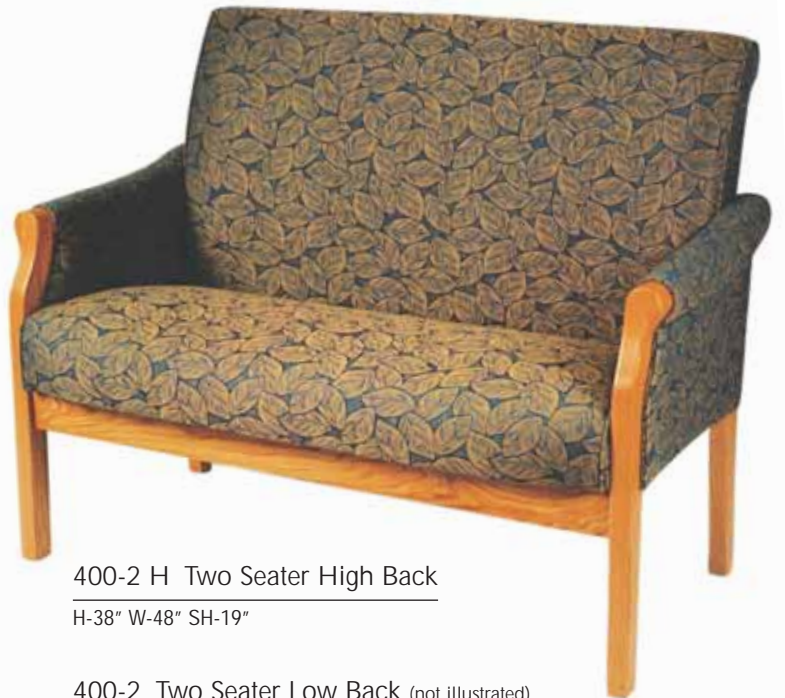

Cleopatra Series

400 Cleopatra
H-32" W-26" SH-19"

Cleopatra Series

400 Cleopatra
H-32" W-26" SH-19"

400-H Cleopatra High Back
H-36" W-26" SH-19"

The *Cleopatra Series* is designed with tradition and flair, which is clearly seen through its perfection in detail. Quality built for comfort and durability the Cleopatra features spring seats and webbed backs for ultimate comfort and support. The solid oak or maple hardwood frame is available in six different standard stain finishes to match or compliment any decor.

The *Cleopatra Series* is available in Group Seating.

400-2 H Two Seater High Back
H-38" W-48" SH-19"

400-2 Two Seater Low Back (not illustrated)
H-32" W-48" SH-19"